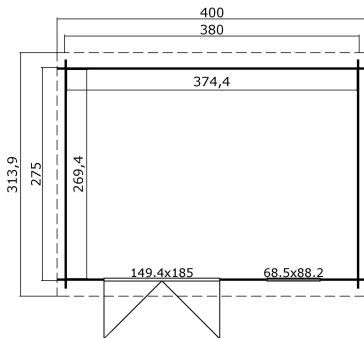

-  28 mm
-  2
-  0
- ***
GUARANTEE
2
YEARS**

PACKAGING: 1 PALLET(S)

440 x 118 x 42 cm
554 kg

EAN 4743329245801

DIMENSIONS

Floor area	10.09 m ²
Roof dimensions	3.14 x 4.00 m
Cubic volume	≈ 20.12 m ³
Wall height	≈ 1.88 m
Ridge height	≈ 2.11 m
Front overhang	≈ 10 cm

WINDOWS & DOORS

1 x Double door (SGA+28*)	149.4 x 185.0 cm
1 x Single window open inward (SGA*)	68.5 x 88.2 cm

*SGA: Single Glazed Action

*SGA+28: Single Glazed Action with 28 mm Frame

ROOF & FLOOR

Roof boards	15x90 mm
Roof surface	12.60 m ²
Roof angle	≈ 5.7 °